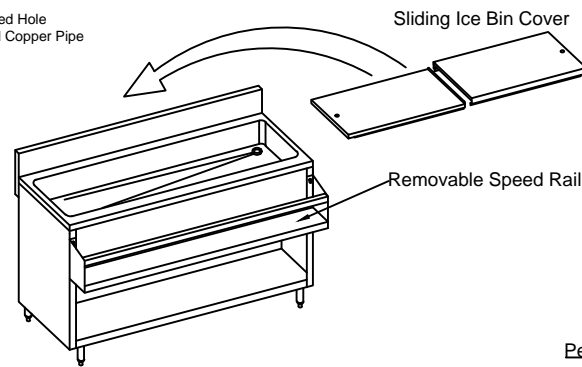

FRONT ELEVATION

SIDE VIEW

- 18 GA. 304 stainless steel construction.
- STS Leg and STS feet.
- Drain Basket Included.

DETAIL "A"

PLAN VIEW

ISOMETRIC

DRAWIN FOR :	MAT. TOP : 18GA. 304 S/S. BASE :	DATE	REVISIONS	<p>Tarrison Products Ltd.</p>
REF. NO :	REQ'D/ITEM :			
ITEM NAME : Cocktail Unit with Cover No Sink	DATE : Apr/ 20/ 2021			
PROD. NO. : TA-CMU48NCR	BY :			
SCALE: 1/2" =1'-0"	CHECKED BY :			