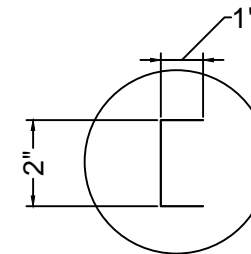

FRONT ELEVATION

SIDE VIEW

- 18 GA. 304 stainless steel construction.
- STS Leg and STS feet.
- Drain Basket Included.

DETAIL "A"

PLAN VIEW

ISOMETRIC

DRAWIN FOR :	MAT. TOP : 18GA. 304 S/S. BASE :	DATE	REVISIONS	<p>Tarrison Products Ltd.</p>
REF. NO :	REQ'D/ITEM :			
ITEM NAME : Cocktail Unit with Cover No Sink	DATE : Apr/ 20/ 2021			
PROD. NO. : TA-CMU48NCR	BY :			
SCALE: 1/2" =1'-0"	CHECKED BY :			