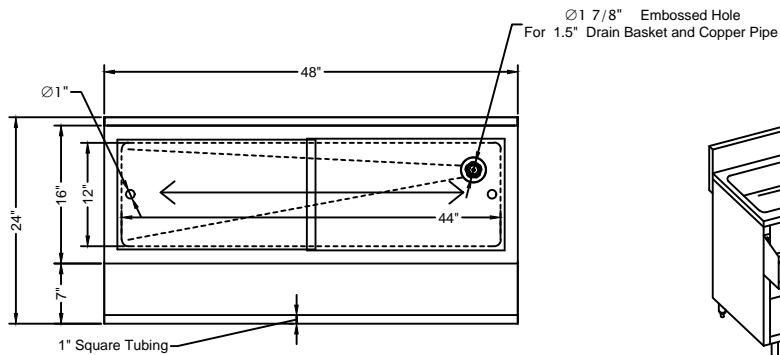

FRONT ELEVATION

SIDE VIEW

- 18 GA. 304 stainless steel construction.
- STS Leg and STS feet.
- Drain Basket Included.

DETAIL "A"

PLAN VIEW

ISOMETRIC

DRAWIN FOR :	MAT. TOP : 18GA. 304 S/S. BASE :	DATE	REVISIONS	<p>Tarrison Products Ltd.</p>
REF. NO :	REQ'D/ITEM :			
ITEM NAME : Cocktail Unit with Cover No Sink	DATE : Apr/ 20/ 2021			
PROD. NO. : TA-CMU48NCR	BY :			
SCALE: 1/2" =1'-0"	CHECKED BY :			