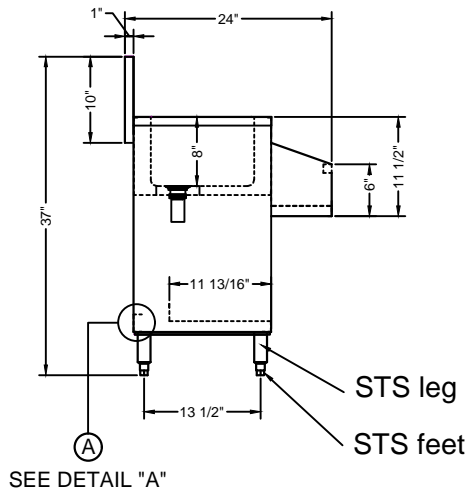

FRONT ELEVATION

SIDE VIEW

- 18 GA. 304 stainless steel construction.
- STS Leg and STS feet.
- Drain Basket Included.

DETAIL "A"

PLAN VIEW

ISOMETRIC

DRAWIN FOR :	MAT. TOP : 18GA. 304 S/S. BASE :	DATE	REVISIONS	<p>Tarrison Products Ltd.</p>
REF. NO :	REQ'D/ITEM :			
ITEM NAME : Cocktail Unit with Cover No Sink	DATE : Apr/ 20/ 2021			
PROD. NO. : TA-CMU48NCR	BY :			
SCALE: 1/2" =1'-0"	CHECKED BY :			