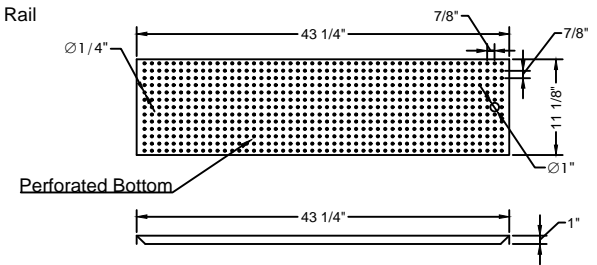

FRONT ELEVATION

SIDE VIEW

- 18 GA. 304 stainless steel construction.
- STS Leg and STS feet.
- Drain Basket Included.

DETAIL "A"

PLAN VIEW

ISOMETRIC

DRAWIN FOR :	MAT. TOP : 18GA. 304 S/S. BASE :	DATE	REVISIONS	<p>Tarrison Products Ltd.</p>
REF. NO :	REQ'D/ITEM :			
ITEM NAME : Cocktail Unit with Cover No Sink	DATE : Apr/ 20/ 2021			
PROD. NO. : TA-CMU48NCR	BY :			
SCALE: 1/2" =1'-0"	CHECKED BY :			